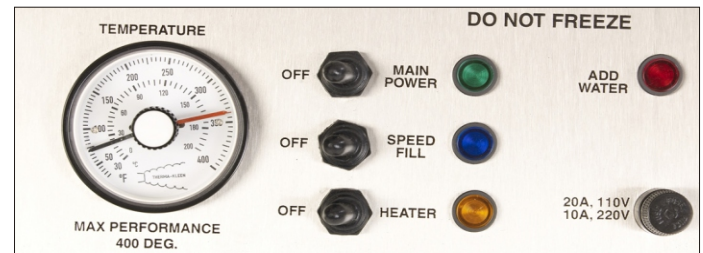

97% Dry Vapor to Clean-De-grease-Sanitize-Disinfect and Deodorize

Specifications:

Temperature: max. 380° F/193° C
 Pressure: max. 180 PSI/10.6 bar
 Boiler: 1.5 gallon Stainless Steel Boiler and
 2 gallon Stainless Steel Reserve Tank
 Electrical: 120 VAC @ 18 amps, 240 VAC @ 9 amps
 Cabinet: 16" W x 16" D x 16" H
 Weight: 80 lbs (with handle)

Safety Features:

Low water alarm signals low water level w/ audible alarm
 Temp. Control with high cut-off
 High pressure limit switch
 High pressure relief valve

Additional Features:

In-Line pump filter
 Stainless steel hose

***If you want to CLEAN IT...
 STEAM IT!!***

The only AMERICAN MADE vapor steam cleaner. The Therma-Kleen THERMA-STEEM INDUSTRIAL MODEL 400 is easy to use. Just pour water into the stainless steel reserve tank, plug into an electrical outlet and within minutes the cleaner will be ready to deliver the most powerful cleaning pressures and temperatures in the industry today of 180 PSI/ 10.6 bar (pressure) and at 380°F/193°C (temperature).

The Therma-Kleen THERMA-STEEM INDUSTRIAL MODEL 400 is ideal for sanitizing and de-greasing areas where water should not or cannot be used; i.e. in kitchen ovens, on floors, tile and refrigerators; also for dining, carpeted and seating areas; for auto detail shops to clean seats, carpets and dashboards; for nursing homes and hospitals to sanitize mattresses (killing dust mites) wheel chairs, etc.